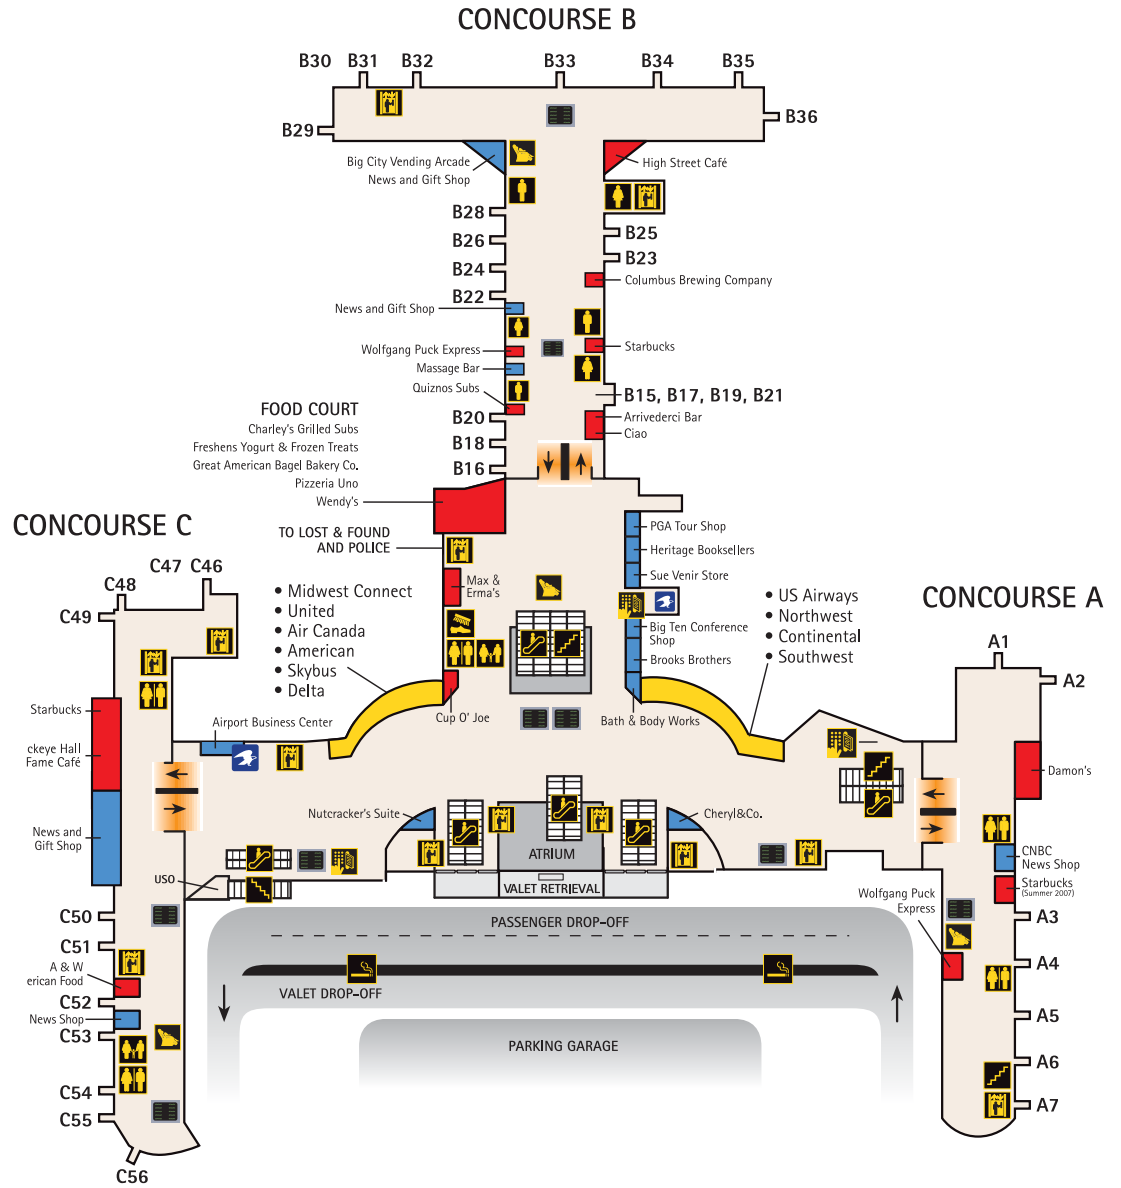

Ticketing Level

Legend

-  ATM
-  CHECKPOINT
-  ESCALATOR
-  ELEVATOR
-  FAMILY RESTROOM
-  FLIGHT INFORMATION
-  FOOD SERVICE
-  INTERNET KIOSK
-  MASSAGE CHAIR
-  POSTAL CENTER
-  RESTROOM
-  RETAIL STORE
-  SHOE SHINE
-  SMOKING (Outside Only)
-  STAIRWAY
-  TICKET COUNTERS

COLUMBUS REGIONAL AIRPORT AUTHORITY
 PORT COLUMBUS • RICKENBACKER • BOLTON